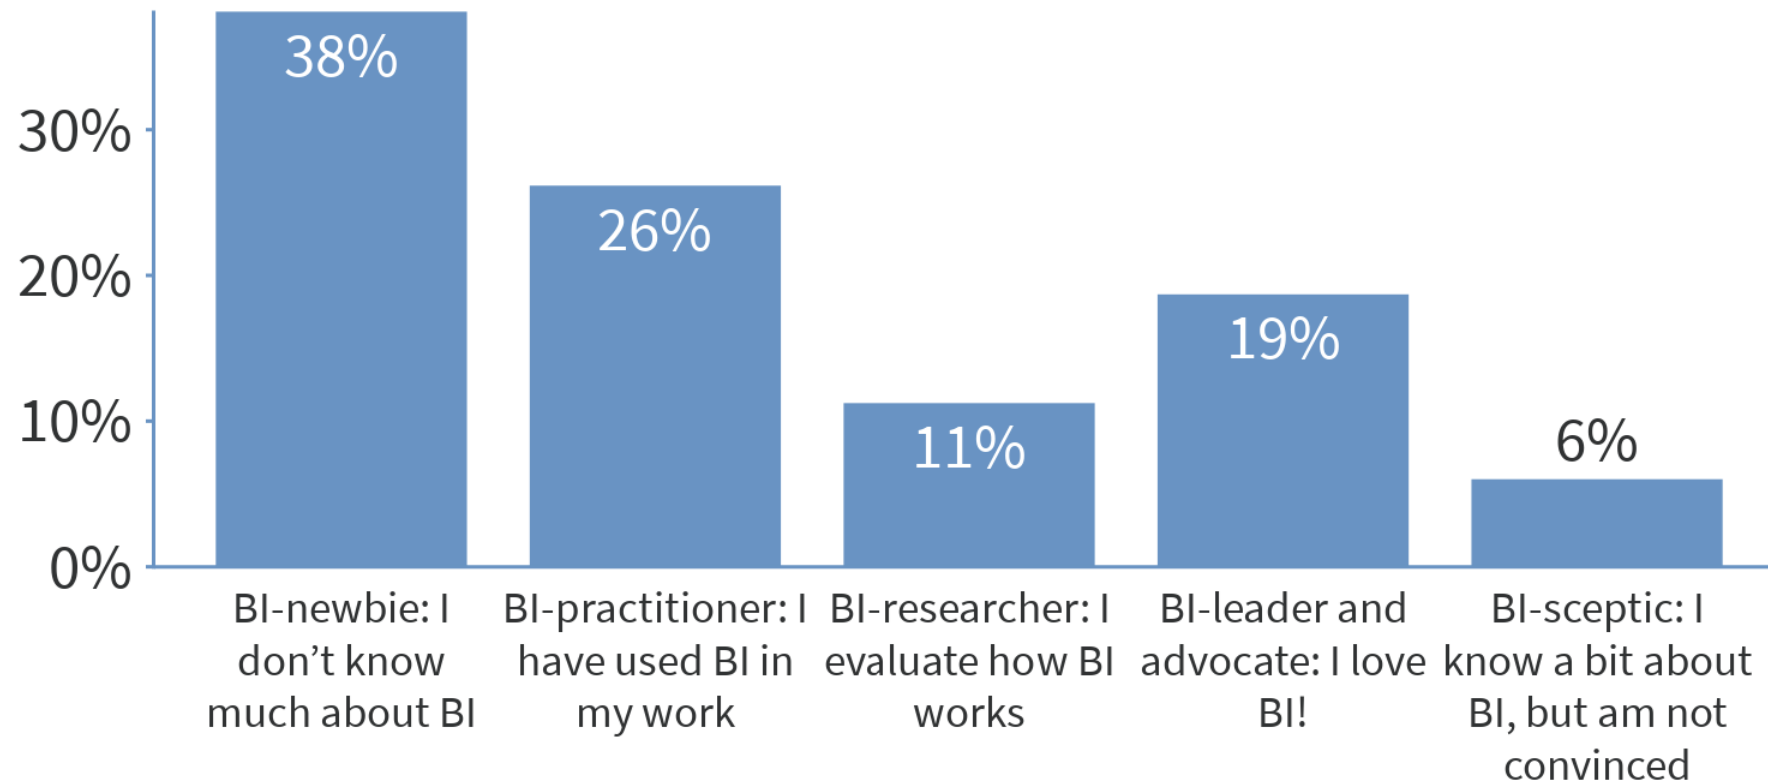

# BEHAVIOURAL INSIGHTS: GLOBAL PERSPECTIVES

THURSDAY 28 JUNE 2018

#ipaabeta

**Australian Government**

**Department of the Prime Minister and Cabinet**

# AUDIENCE POLLING

How would you describe yourself in relation to Behavioural Insights (BI)?

# AUDIENCE POLLING

How do you realise the potential of BI? What needs to happen next?